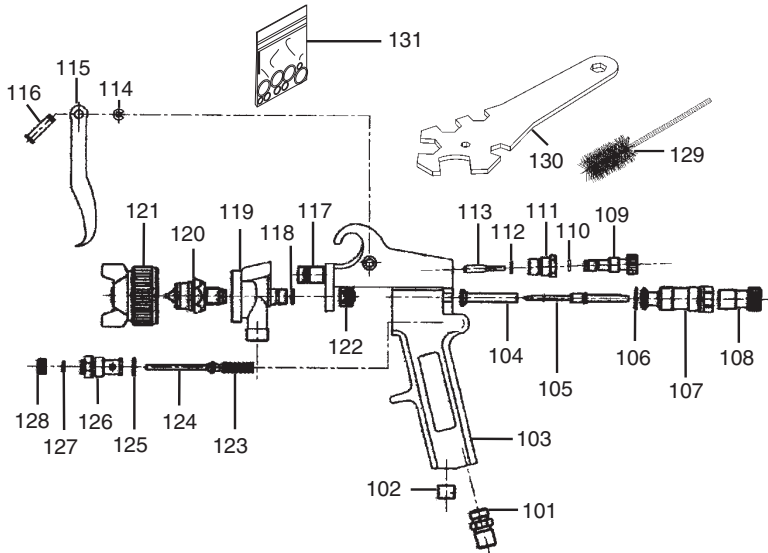

H8225 PAINT TANK

REF PART #	DESCRIPTION
1	PH8225001 FLUID OUTLET ADAPTER
2	PH8225002 FLUID TUBE
3	PH8225003 HINGE PIN
4	PH8225004 COTTER PIN
5	PH8225005 LID CLAMP
6	PH8225006 WING SCREW M10-1.5 X 40
7	PH8225007 FLUID OUTLET ADAPTER
8	PN03M HEX NUT M8-1.25
9	PH8225009 HANDLE M8-1.25
10	PH8225010 SAFETY VALVE
11	PH8225011 T-BRANCH

REF PART #	DESCRIPTION
12	PH8225012 SWIVEL ADAPTER
13	PH8225013 REGULATOR
14	PH8225014 GAUGE
15	PH8225015 ADAPTER
16	PH8225016 LID ASSEMBLY
17	PH8225017 LID GASKET
18	PH8225018 TANK SHELL ASSEMBLY
19	PH8225019 MATERIAL HOSE
20	PH8225020 AIR HOSE
21	PH8225021 BARBED HOSE FITTING
22	PH8225022 COMPRESSION NUT 1/4" NPT

H8225 SPRAY GUN

REF PART #	DESCRIPTION
101	PH8225101 AIR INLET PLUG
102	PH8225102 BLOCK
103	PH8225103 GUN BODY
104	PH8225104 DIRECTION PIPE
105	PH8225105 FLUID ADJ. NEEDLE
106	PH8225106 SPECIAL WASHER
107	PH8225107 FLUID CONTROL SCREW
108	PH8225108 FLUID ADJ. SCREW
109	PH8225109 PATTERN ADJ. SCREW
110	POR0082 O-RING 2.5 X 2.1
111	PH8225111 PATTERN ADJ. KNOB
112	PH8225112 SNAP RETAINER
113	PH8225113 PATTERN ADJ. NEEDLE
114	PH8225114 TRIGGER PIN
115	PH8225115 TRIGGER
116	PH8225116 SNAP RETAINER

REF PART #	DESCRIPTION
117	PH8225117 CONNECT SCREW
118	PH8225118 SPECIAL WASHER
119	PH8225119 HEAD
120	PH8225120 FLUID NOZZLE
121	PH8225121 AIR CAP
122	PH8225122 DIRECTION SCREW
123	PH8225123 SWITCH SPRING
124	PH8225124 SWITCH PIPE
125	PH8225125 SEALING WASHER
126	PH8225126 SWITCH SEAT
127	PH8225127 SPECIAL WASHER
128	PH8225128 SPECIAL NUT
129	PH8225129 BRUSH
130	PH8225130 SERVICE WRENCH
131	PH8225131 O-RING REPAIR KIT